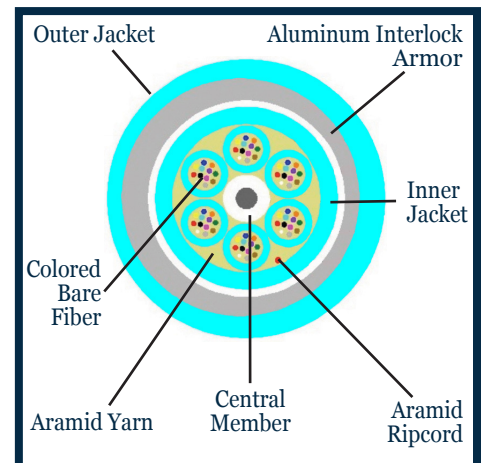

2-72 Fiber, Micro Distribution Aluminum Interlocking Armored Cable, Plenum

Features and Benefits

- Provides superior crush resistance for added protection
- Eliminates the need for inner duct or conduit thus saving installation time
- OFCP(Plenum) rating allow AIA products to be installed throughout the facility

Description

TLC 2 to 72 fiber Micro Distribution Aluminum Interlocking Armored cable consists of PVC overall jacket, PVC inner jacket with 2 to 72 colored fiber surrounded by aramid yarn acting as a strength member.

The core is protected by a spirally-wrapped aluminum strip that offers easy installation and high crush resistance. These cables are available in OFCP rated constructions.

Application
Plenum

Flame Rating
NFPA262