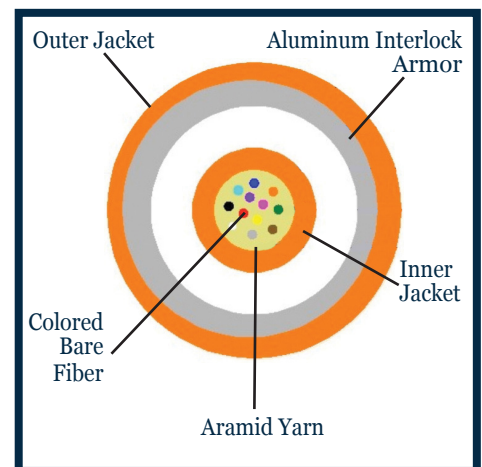

2-72 Fiber, Micro Distribution Aluminum Interlocking Armored Cable, Plenum

Features and Benefits

- Provides superior crush resistance for added protection
- Eliminates the need for inner duct or conduit thus saving installation time
- OFCP(Plenum) rating allow AIA products to be installed throughout the facility

Description

TLC 2 to 72 fiber Micro Distribution Aluminum Interlocking Armored cable consists of PVC overall jacket, PVC inner jacket with 2 to 72 colored fiber surrounded by aramid yarn acting as a strength member.

The core is protected by a spirally-wrapped aluminum strip that offers easy installation and high crush resistance. These cables are available in OFCP rated constructions.

Application
Plenum

Flame Rating
NFPA262