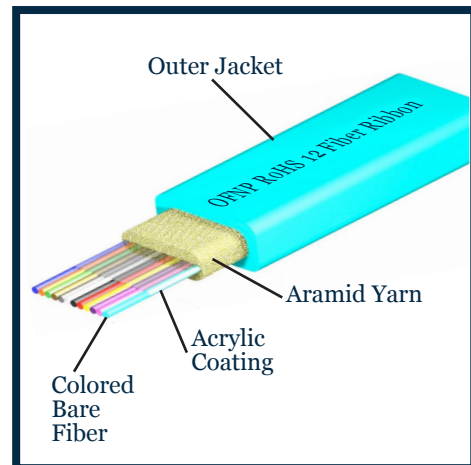

Flame Rating

NFPA262