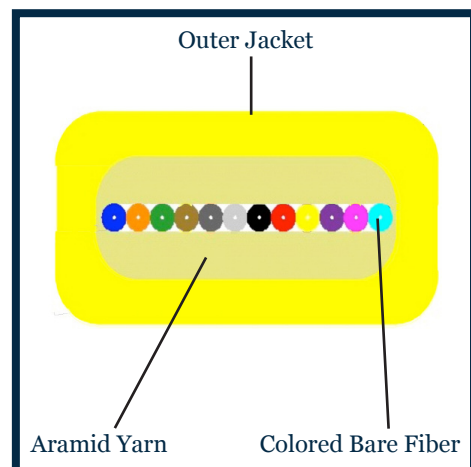

Flame Rating

NFPA262