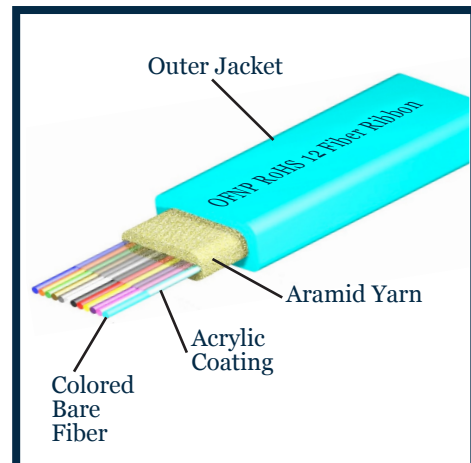

Flame Rating

NFPA262